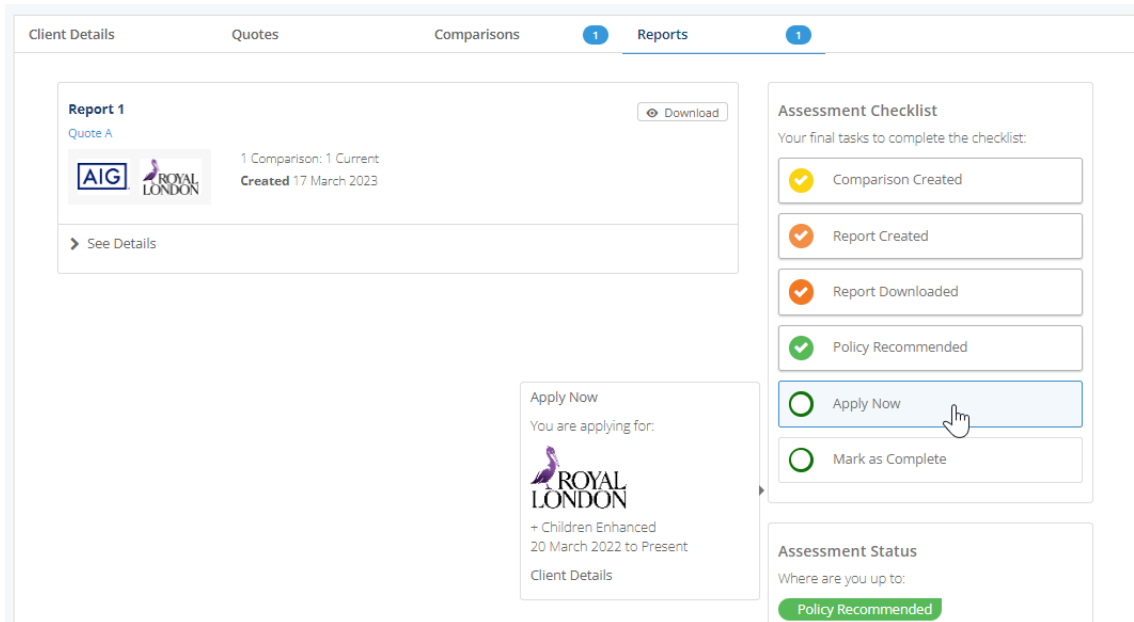

# Applying direct from CIExpert

Last Modified on 08/05/2024 9:39 am BST

You will be able to view the status of your assessment within CIExpert. When ready to complete the application form, click **Apply Now**