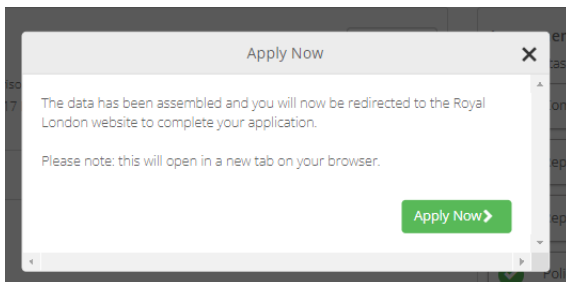

Link to next article [Setting Synaptic as quote provider](#)