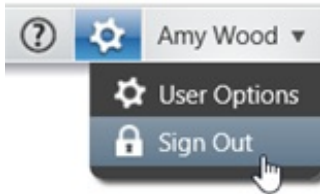

Logging out of Webline

Last Modified on 08/05/2024 9:39 am BST

To log out of the system, click on your name at the top right of the screen and select **Sign Out**.

Your details cannot be changed from this area. Please contact the support team to request any changes on 0808 164 5463 Option 1.
