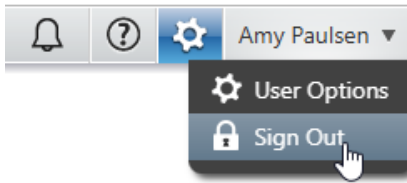

Logging out of Webline

Last Modified on 04/02/2025 12:49 pm GMT

To log out of the system, click on your name at the top right of the screen and select **Sign Out**.

Your details cannot be changed from this area. Please contact the support team to request any changes on 0808 164 5463 Option 1.
