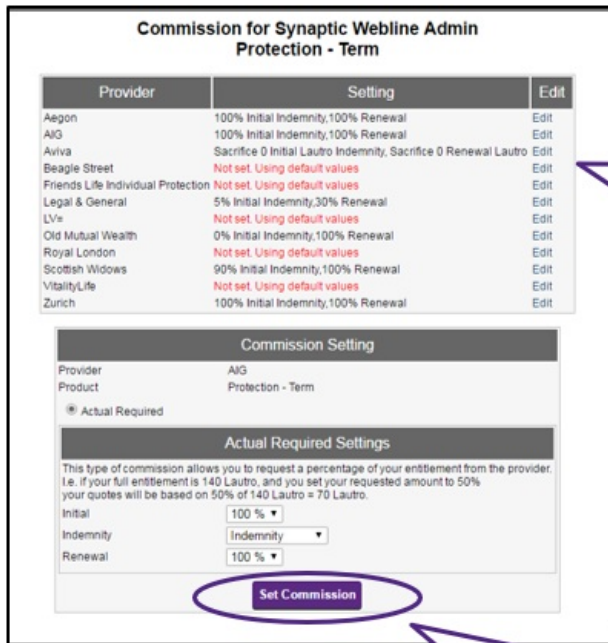

Commission Settings

Last Modified on 08/05/2024 9:39 am BST

Within **Commission Settings**, select the product type which will display list of providers.

Weblene gives you the facility to set the value of commission you would like from each product provider for the product type.

Each quote of that type will then be based on the commission style you have set for your company rather than the provider's default

Edit the commission for the relevant provider and you will have the option to set the commission sacrifice requirements.