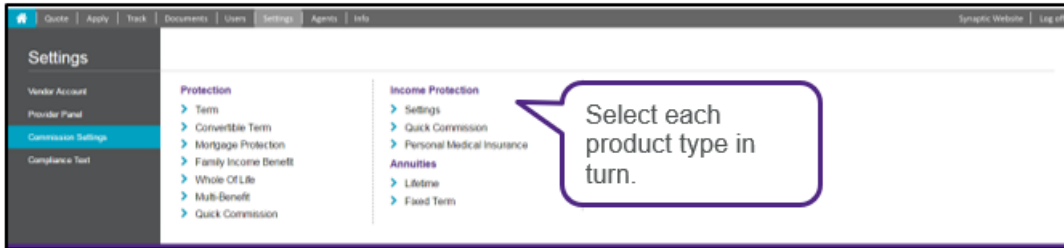

Commission Settings

Last Modified on 08/05/2024 9:39 am BST

Within **Commission Settings**, select the product type which will display list of providers.

Weblene gives you the facility to set the value of commission you would like from each product provider for the product type.

Each quote of that type will then be based on the commission style you have set for your company rather than the provider's default

Edit the commission for the relevant provider and you will have the option to set the commission sacrifice requirements.