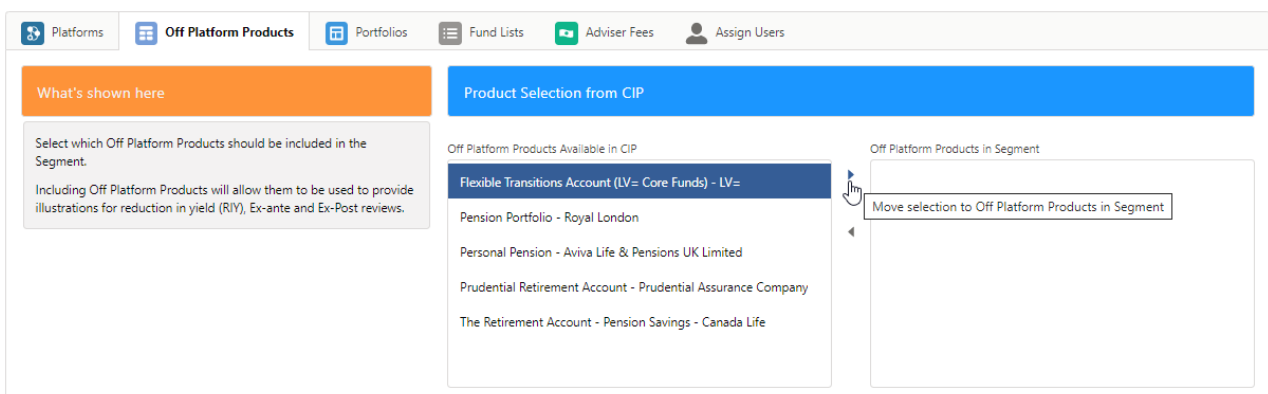

# Central Investment Proposition - Adding Off Platforms to a Segment

Last Modified on 15/11/2021 6:17 pm GMT

To add Off Platform products to the segment, click into the **Off Platform Products** tab:

Click on the Off platform product you would like to add to the segment:

Once selected, click the arrow to move the product over to **Off Platform Products in Segment**

Multiple products can be moved at once. Click on the first product, type CTRL A to select all the products in the list.