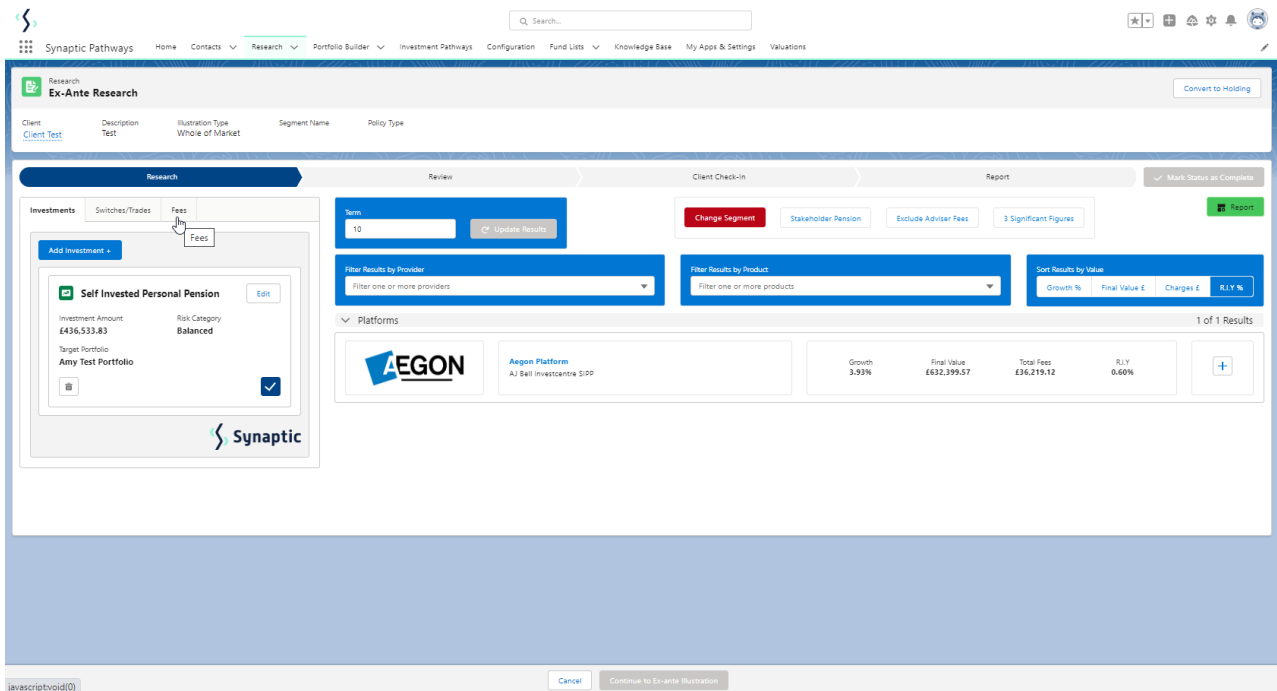

# Ex-Ante - Adviser Fees

Last Modified on 05/10/2022 4:46 pm BST

Adviser Fees can be added/amended through the **Fees** tab:

If you have chosen to set Adviser Fees per Investment, the **Add Fees Per Investment** button will be enabled and fees will be greyed out. You will need to edit each investment in the Investments tab to change the fees per wrapper.

If you would like to disable fees per investment, untick the **Add Fees Per Investment** button and complete the fee information:

The screenshot shows the 'Fees' configuration page. At the top, there are tabs for 'Investments', 'Switches/Trades', and 'Fees'. Below the tabs, there is a section titled '+ Add Fees (Optional)' with the instruction 'Provide the fees to be applied for the comparison calculation.' A toggle switch for 'Add Fees Per Investment' is currently turned on, with a mouse cursor hovering over it. Below the toggle, there are several input fields: 'Initial Fee' (set to 0.00%), 'Regular Annual Fee' (set to 0.00%), 'One off Fee for Advice' (set to £0), 'Fee on Regular Contribution' (set to 0.00%), and 'Over How Many Contributions' (set to 0). At the bottom of the form is a green button labeled 'Set Fees +'.

Click **Set Fees +** to apply to the Results:

The screenshot shows the 'Fees' configuration page after the 'Set Fees +' button has been clicked. The 'Add Fees Per Investment' toggle is now turned off, with the word 'Inactive' written below it. The input fields have been updated: 'Initial Fee' is now 0.20%, 'Regular Annual Fee' is 0.60%, 'One off Fee for Advice' is £200, 'Fee on Regular Contribution' is £125, and 'Over How Many Contributions' is 5. The 'Set Fees +' button is now greyed out, and a mouse cursor is hovering over it.