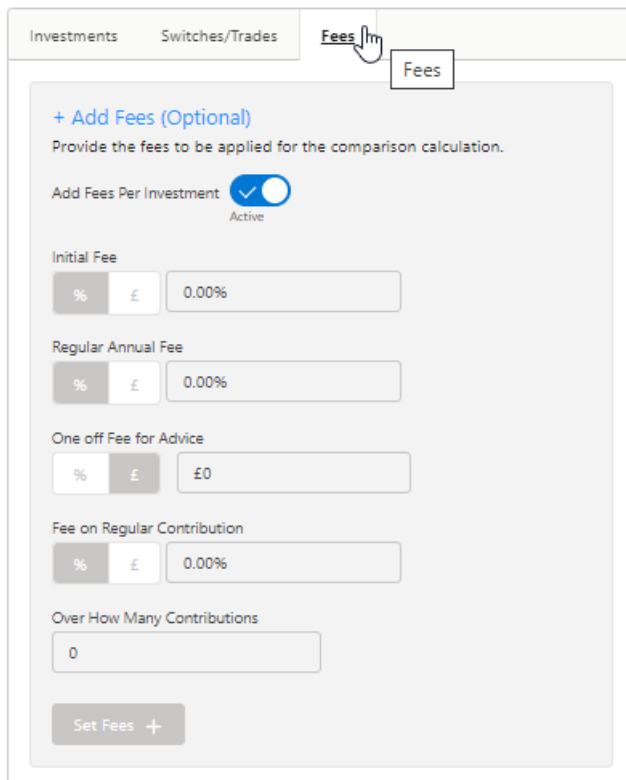

# Ex-Ante - Adviser Fees

Last Modified on 05/10/2022 4:46 pm BST

Adviser Fees can be added/amended through the **Fees** tab:

If you have chosen to set Adviser Fees per Investment, the **Add Fees Per Investment** button will be enabled and fees will be greyed out. You will need to edit each investment in the Investments tab to change the fees per wrapper.

If you would like to disable fees per investment, untick the **Add Fees Per Investment** button and complete the fee information:

The screenshot shows the 'Fees' configuration page. At the top, there are tabs for 'Investments', 'Switches/Trades', and 'Fees'. Below the tabs, there is a section titled '+ Add Fees (Optional)' with the instruction 'Provide the fees to be applied for the comparison calculation.' A toggle switch for 'Add Fees Per Investment' is currently turned on, with a mouse cursor hovering over it. Below the toggle, there are several input fields: 'Initial Fee' (set to 0.00%), 'Regular Annual Fee' (set to 0.00%), 'One off Fee for Advice' (set to £0), 'Fee on Regular Contribution' (set to 0.00%), and 'Over How Many Contributions' (set to 0). At the bottom of the form is a green button labeled 'Set Fees +'.

Click **Set Fees +** to apply to the Results:

The screenshot shows the 'Fees' configuration page after the 'Set Fees +' button has been clicked. The 'Add Fees Per Investment' toggle is now turned off, with the word 'Inactive' written below it. The input fields have been updated: 'Initial Fee' is now 0.20%, 'Regular Annual Fee' is 0.60%, 'One off Fee for Advice' is £200, 'Fee on Regular Contribution' is £125, and 'Over How Many Contributions' is 5. The 'Set Fees +' button is now greyed out, and a mouse cursor is hovering over it.